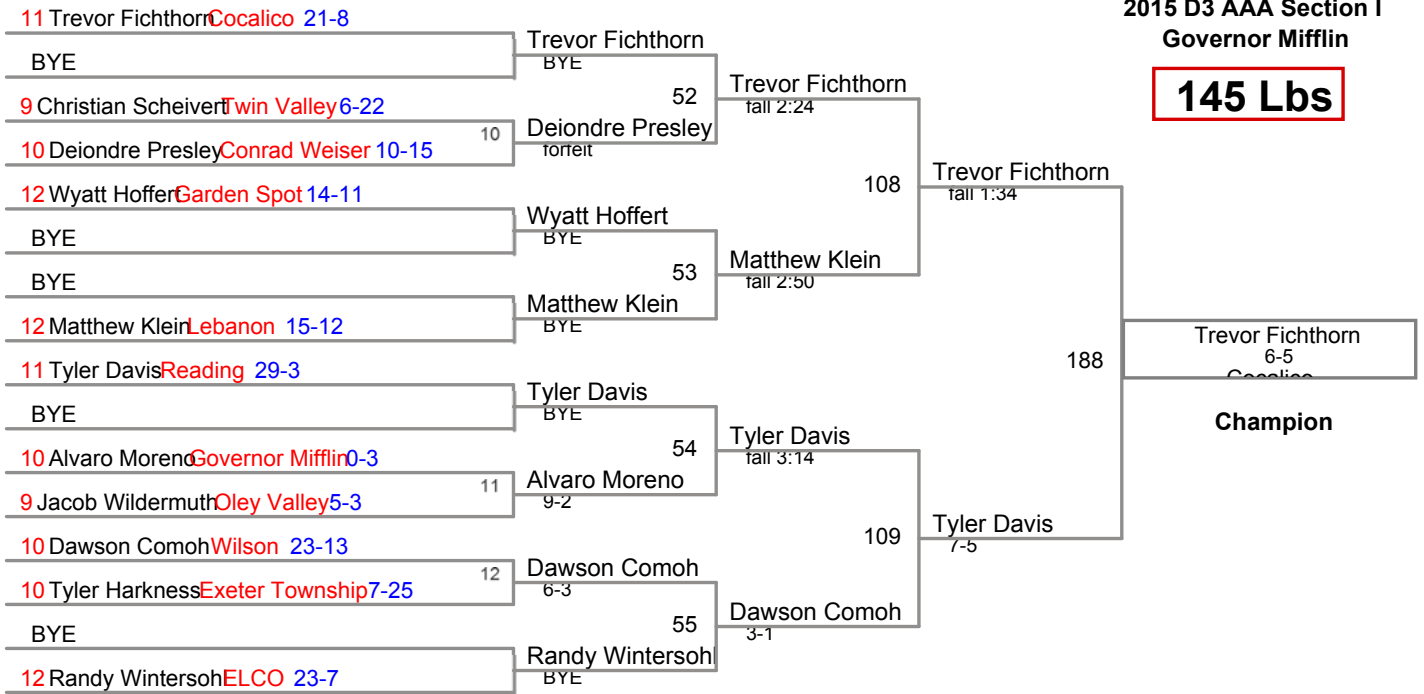

**126 Lbs**

2015 D3 AAA Section I  
Governor Mifflin

**132 Lbs**

2015 D3 AAA Section I  
Governor Mifflin

**138 Lbs**

2015 D3 AAA Section I

Governor Mifflin

**145 Lbs**