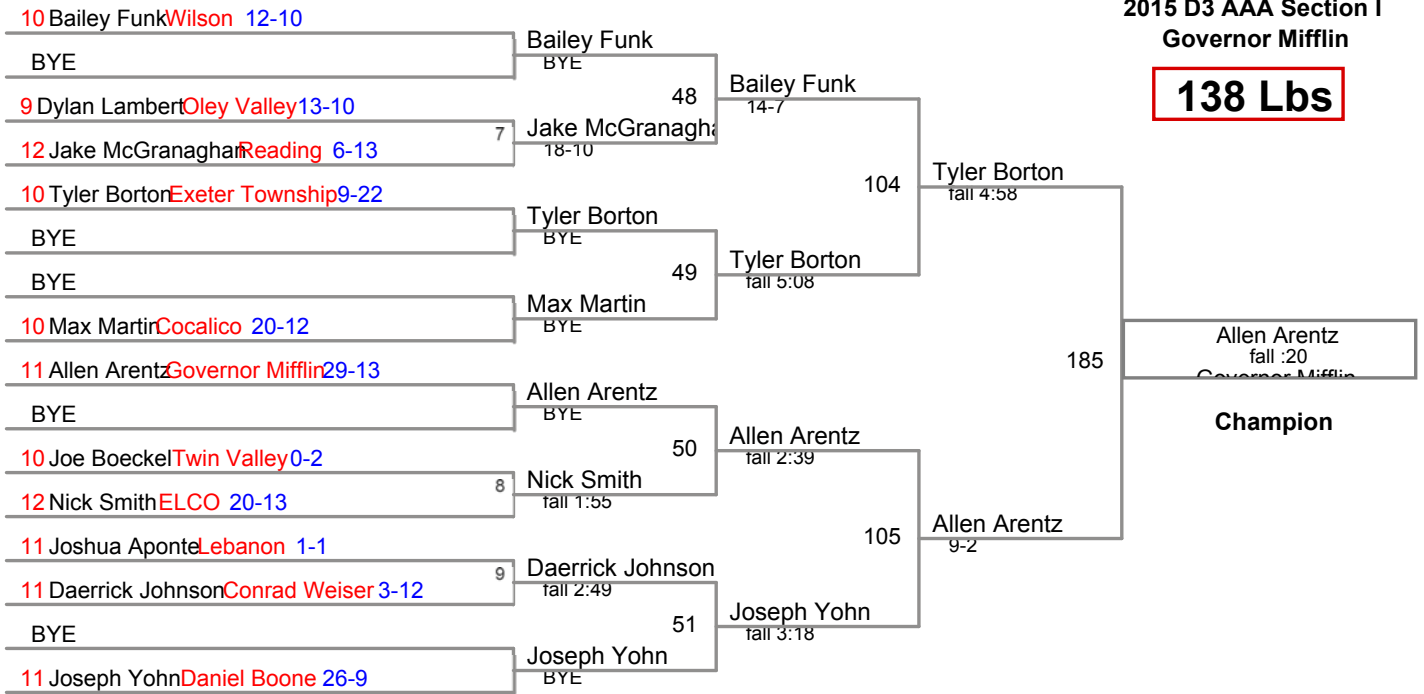

**126 Lbs**

2015 D3 AAA Section I  
Governor Mifflin

**132 Lbs**

2015 D3 AAA Section I  
Governor Mifflin

**138 Lbs**

2015 D3 AAA Section I

Governor Mifflin

**145 Lbs**

2015 D3 AAA Section I  
Governor Mifflin

**152 Lbs**

2015 D3 AAA Section I  
Governor Mifflin

**160 Lbs**

2015 D3 AAA Section I  
Governor Mifflin

**170 Lbs**

2015 D3 AAA Section I  
Governor Mifflin

**182 Lbs**