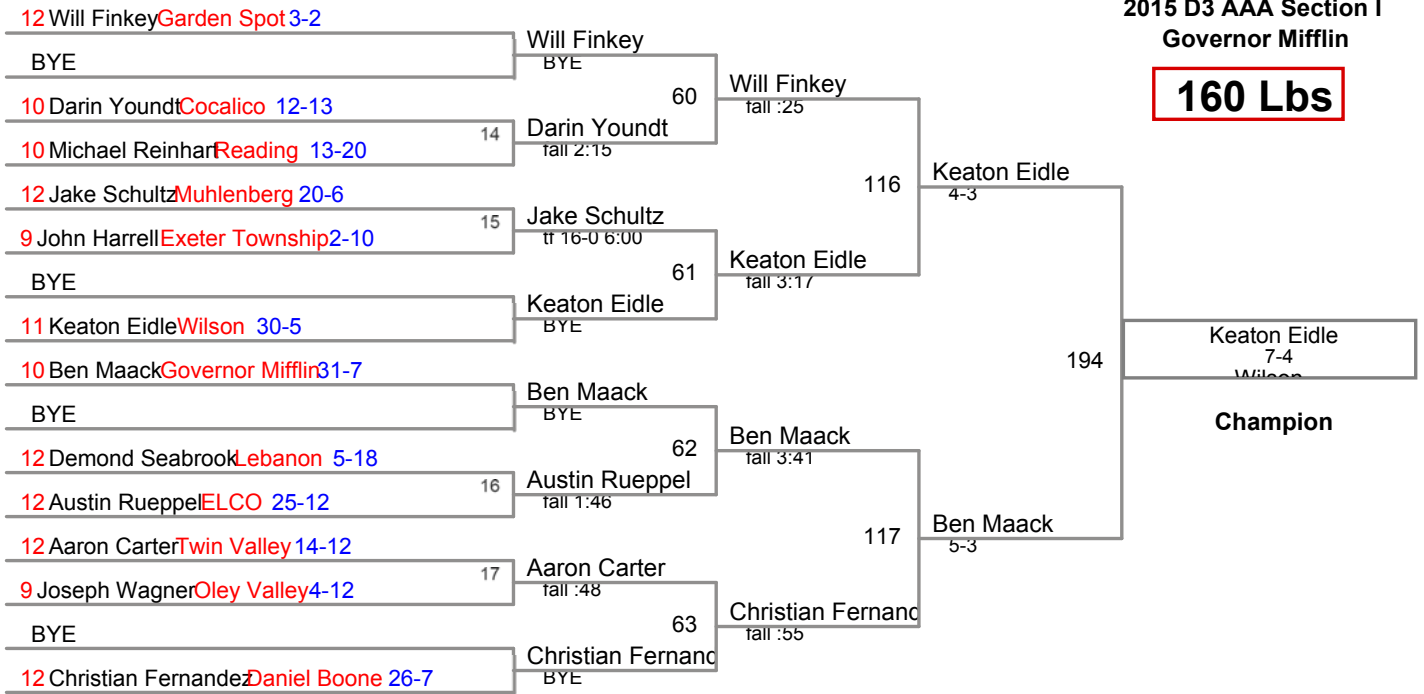

2015 D3 AAA Section I  
Governor Mifflin

**152 Lbs**

2015 D3 AAA Section I  
Governor Mifflin

**160 Lbs**

2015 D3 AAA Section I  
Governor Mifflin

**170 Lbs**

2015 D3 AAA Section I  
Governor Mifflin

**182 Lbs**