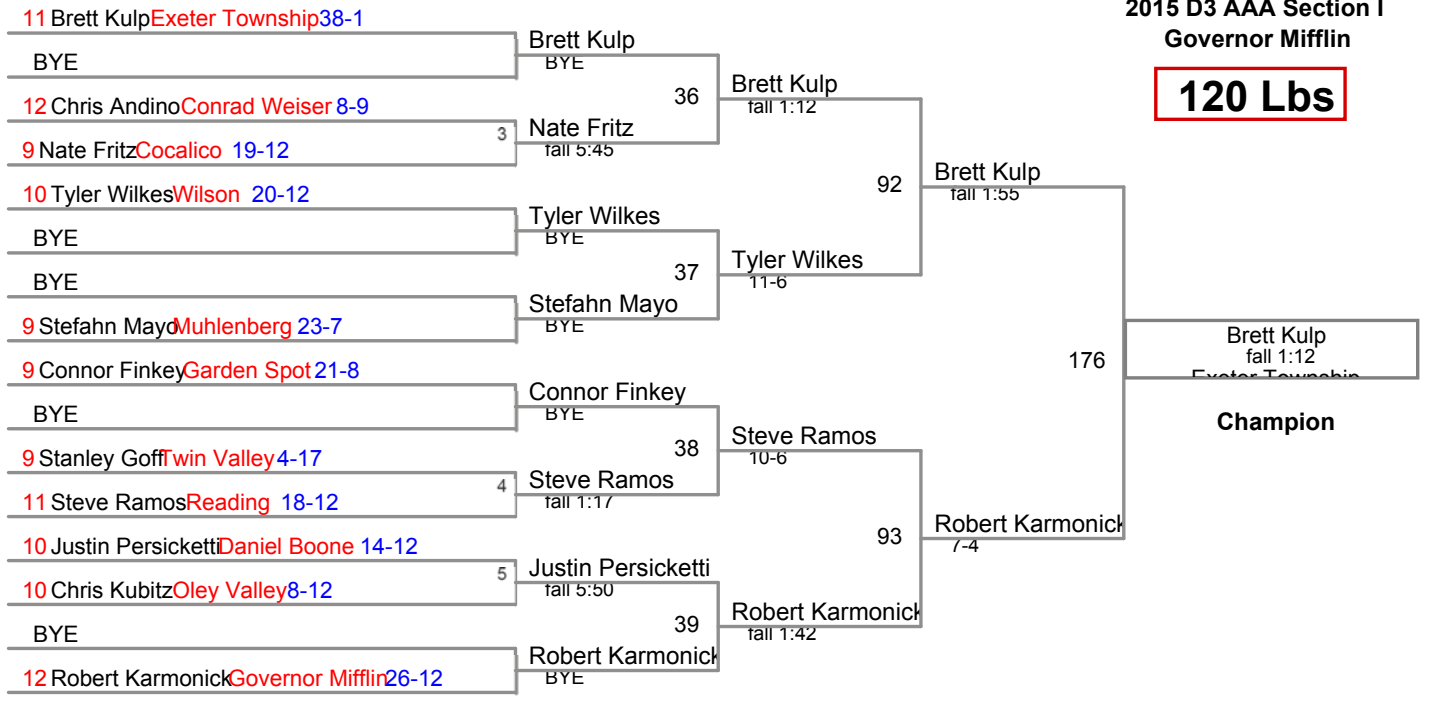

2015 D3 AAA Section I

Governor Mifflin

**106 Lbs**

2015 D3 AAA Section I  
Governor Mifflin

**113 Lbs**

2015 D3 AAA Section I  
Governor Mifflin

**120 Lbs**

2015 D3 AAA Section I  
Governor Mifflin

**126 Lbs**

2015 D3 AAA Section I  
Governor Mifflin

**132 Lbs**

2015 D3 AAA Section I  
Governor Mifflin

**138 Lbs**

2015 D3 AAA Section I

Governor Mifflin

**145 Lbs**