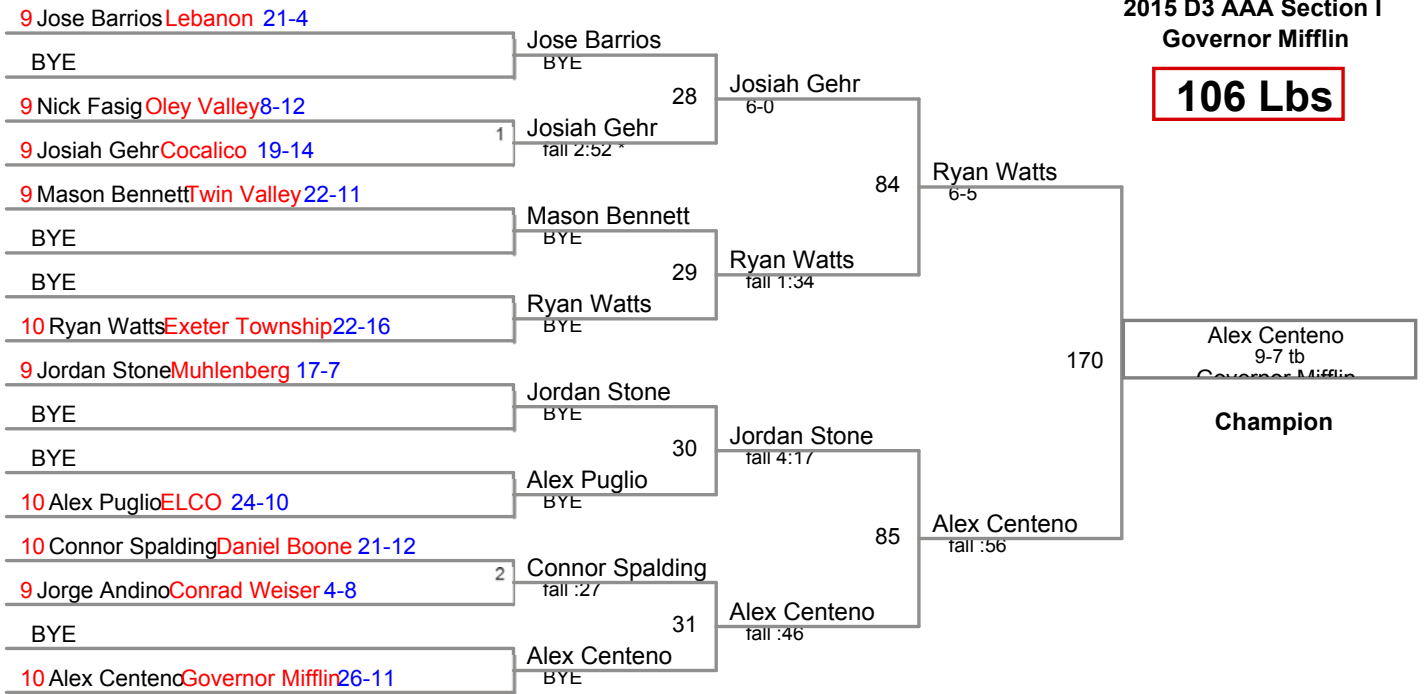

2015 D3 AAA Section I

Governor Mifflin

**106 Lbs**

2015 D3 AAA Section I  
Governor Mifflin

**113 Lbs**

2015 D3 AAA Section I  
Governor Mifflin

**120 Lbs**

2015 D3 AAA Section I  
Governor Mifflin

**126 Lbs**

2015 D3 AAA Section I  
Governor Mifflin

**132 Lbs**

2015 D3 AAA Section I  
Governor Mifflin

**138 Lbs**

2015 D3 AAA Section I

Governor Mifflin

**145 Lbs**